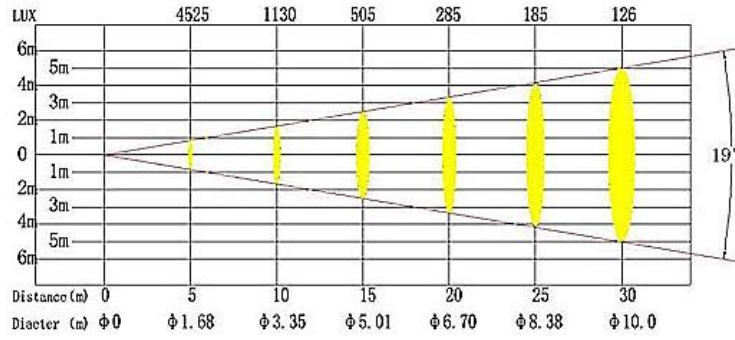

# S4 PROFILE SPOTS

## FIXED BEAM ANGLE IMAGING LIGHT

DSPS-CL19 /F (19/26/36/50)

### TECHNICAL SPECIFICATIONS:

- Voltage: AC 240V, 50Hz
- Lamp: 750W HPL - halogen lamp
- Lamp-socket: G9.5
- Power: 575w / 750w
- Color Temperature: 3200K
- Weight: 7.0kg

Available at:

**Dhawani**  
**STAGECRAFTS PVT. LTD.**  
 Khasra No. 625, Zero Road, GHITORNI, New Delhi - 110 030 (India)  
 Phone/Fax: (011) 64738875 ; 64646373 ; 9953558774  
 Email: stagecrafts@gmail.com & info@dhawani.com ~ Web: www.dhawani.com