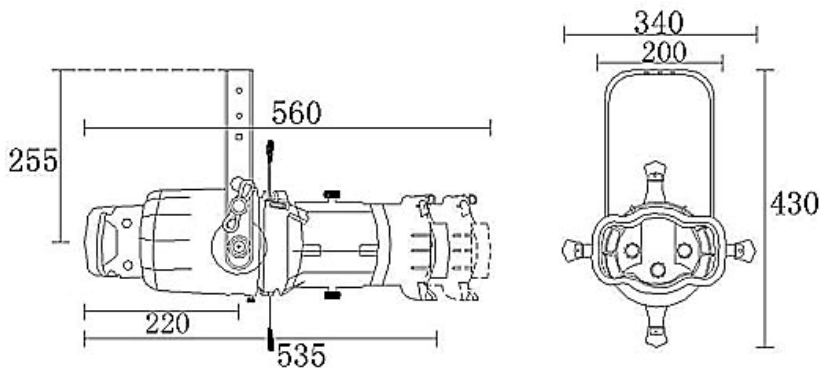

# S4 PROFILE SPOTS

## FIXED BEAM ANGLE IMAGING LIGHT

DSPS-CL19 /F (19/26/36/50)

### TECHNICAL SPECIFICATIONS:

- Voltage: AC 240V, 50Hz
- Lamp: 750W HPL - halogen lamp
- Lamp-socket: G9.5
- Power: 575w / 750w
- Color Temperature: 3200K
- Weight: 7.0kg

Available at:

**Dhawani**  
**STAGECRAFTS PVT. LTD.**  
 Khasra No. 625, Zero Road, GHITORNI, New Delhi - 110 030 (India)  
 Phone/Fax: (011) 64738875 ; 64646373 ; 9953558774  
 Email: stagecrafts@gmail.com & info@dhawani.com ~ Web: www.dhawani.com