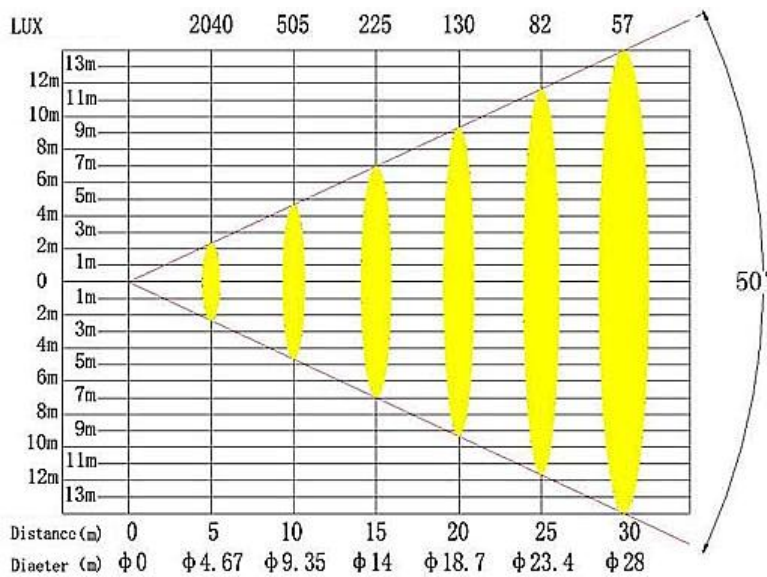

# S4 PROFILE SPOTS

## FIXED BEAM ANGLE IMAGING LIGHT

DSPS-CL19 /F (19/26/36/50)

### TECHNICAL SPECIFICATIONS:

- Voltage: AC 240V, 50Hz
- Lamp: 750W HPL - halogen lamp
- Lamp-socket: G9.5
- Power: 575w / 750w
- Color Temperature: 3200K
- Weight: 7.0kg

Available at:

**Dhawani**  
**STAGECRAFTS PVT. LTD.**  
 Khasra No. 625, Zero Road, GHITORNI, New Delhi - 110 030 (India)  
 Phone/Fax: (011) 64738875 ; 64646373 ; 9953558774  
 Email: stagecrafts@gmail.com & info@dhawani.com ~ Web: www.dhawani.com