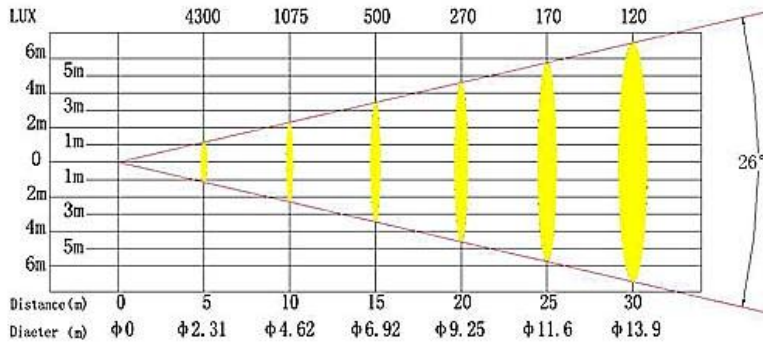

# S4 PROFILE SPOTS

## FIXED BEAM ANGLE IMAGING LIGHT

DSPS-CL19 /F (19/26/36/50)

### TECHNICAL SPECIFICATIONS:

- Voltage: AC 240V, 50Hz
- Lamp: 750W HPL - halogen lamp
- Lamp-socket: G9.5
- Power: 575w / 750w
- Color Temperature: 3200K
- Weight: 7.0kg

Available at:

**Dhawani**  
**STAGECRAFTS PVT. LTD.**  
 Khasra No. 625, Zero Road, GHITORNI, New Delhi - 110 030 (India)  
 Phone/Fax: (011) 64738875 ; 64646373 ; 9953558774  
 Email: stagecrafts@gmail.com & info@dhawani.com ~ Web: www.dhawani.com