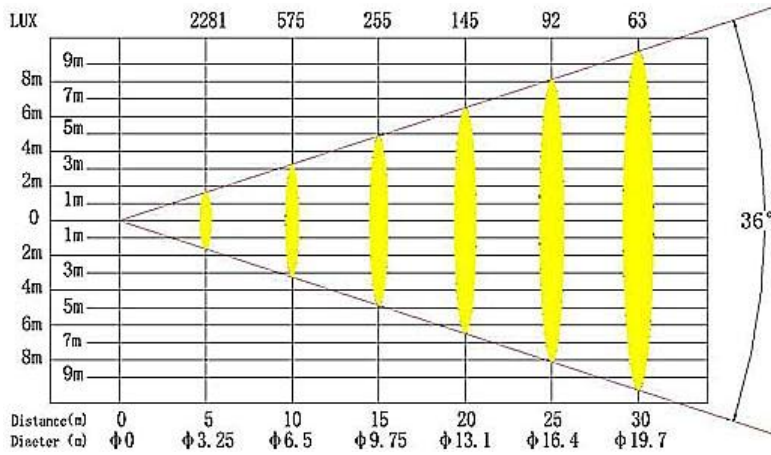

# S4 PROFILE SPOTS

## FIXED BEAM ANGLE IMAGING LIGHT

DSPS-CL19 /F (19/26/36/50)

### TECHNICAL SPECIFICATIONS:

- Voltage: AC 240V, 50Hz
- Lamp: 750W HPL - halogen lamp
- Lamp-socket: G9.5
- Power: 575w / 750w
- Color Temperature: 3200K
- Weight: 7.0kg

Available at:

**Dhawani**  
**STAGECRAFTS PVT. LTD.**  
 Khasra No. 625, Zero Road, GHITORNI, New Delhi - 110 030 (India)  
 Phone/Fax: (011) 64738875 ; 64646373 ; 9953558774  
 Email: stagecrafts@gmail.com & info@dhawani.com ~ Web: www.dhawani.com